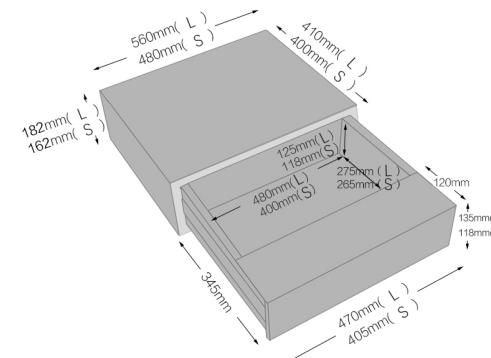

Drawer fingerprint safe

Name: Drawer fingerprint safe	Material: European standard cold rolled steel
Colour: Dark gray	Product weight: (L)18KG (S)15KG
Number of fingerprint: 64	Set password number: 4-12
Number of cipher suites: 2	Opening method: fingerprint password key
Installation size: (L)560x410x180mm (S)480x400x160mm	
Internal dimensions: (L)480x275x120mm (S)400x265x100mm