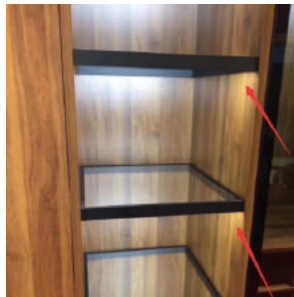

Laminated glass lamp (Power: 10W/M)

Name	Model	length(MM)	Power(W)
Laminated glass lamp	TF17123	414	4W
	TF17123	564	5W
	TF17123	664	6W
	TF17123	764	7W
	TF17123	864	8W
	TF17123	964	9W
	TF17123	1064	10W
	TF17123	1164	11W