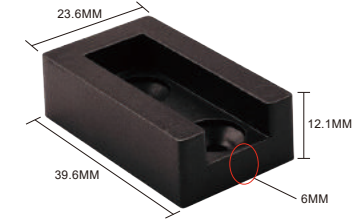

### Drawer fingerprint safe

Name: Drawer fingerprint safe	Product weight: 12KG±0.5KG
Colour: black	Opening method: Password key
Steel plate thickness: Box2mm Door panel5mm	
Box external dimensions: (H)127x(W)400x(D)350mm	
Box space size: (H)87x(W)395x(D)345mm	

### Tailored clothes rail

Name: Clothes rail	Colour: black
Material: Aluminum alloy	Height: 30MM
Width: 12MM	Thickness: 2.4MM
length: Any size customization	
Flange material: Aluminum alloy(one clothes rails require two flanges)	
Colour: black	Inner base thickness: 6MM