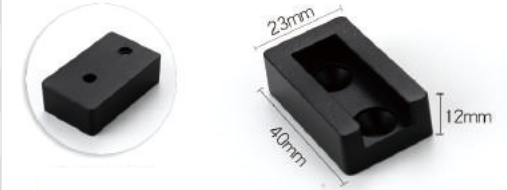

Tailored clothes rail

Name: Clothes rail	Colour: black
Material: Aluminum alloy	Scope of use: All kinds of wardrobe
length: Any size customization	
Flange material: Aluminum alloy(one clothes rails require two flanges)	
Colour: black	Inner base thickness: 6MM