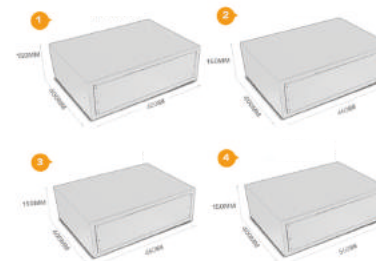

### Drawer fingerprint safe Colour: black

Product model	External size(MM)			Install reserved clearance dimensions(MM)			Product weight (Including packing)
	height	width	depth	height	width	depth	
400	150	400	400	150-155	400-405	≥400	11 (KG)
460	150	460	400	150-155	460-465	≥400	13 (KG)
480	150	480	400	150-155	480-485	≥400	14 (KG)
560	150	560	400	150-155	560-565	≥400	15 (KG)